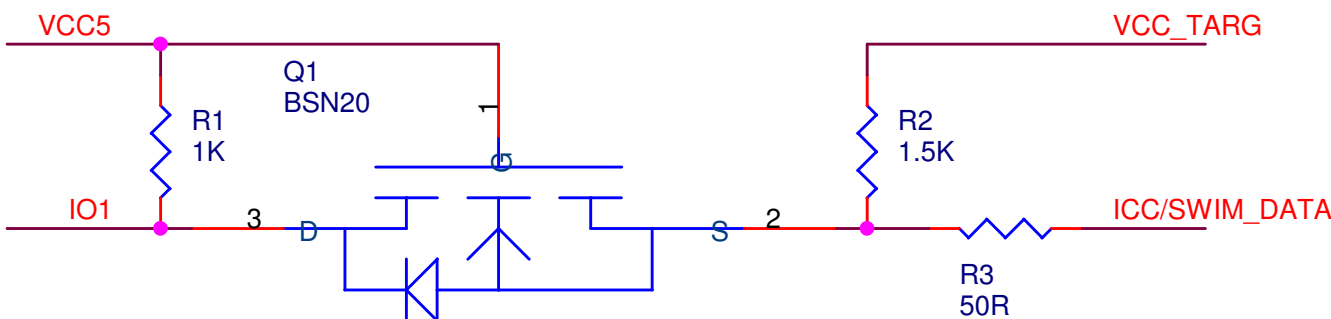

HE10-24 pts coudé male

RLink CONNECTOR

HE10-10pts coudé fem

ICC/SWIM CONNECTOR

JTA PA 2mm

2nd connector 2.54mm

SWIM CONNECTOR

74LVC1G04GW

JUMPER

JUMPER

RAISONANCE SAS 17 av Kuntzmann 38330 Monbonnot FRANCE	
Title RLink ADP_ST7_STM7	
Size A	Document Number
Date: Tuesday, April 10, 2007	Rev v1.0
Sheet 1	of 1