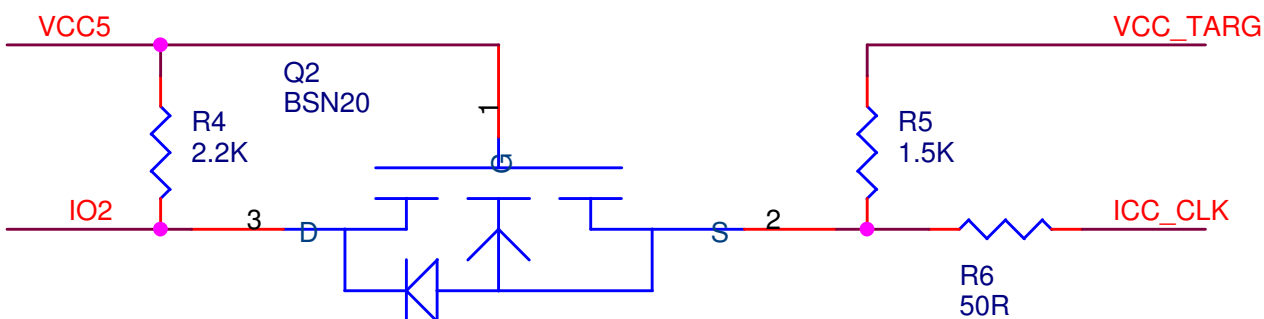

HE10-24 pts coudé male

RLink CONNECTOR

HE10-10pts coudé fem

ICC/SWIM CONNECTOR

JTA PA 2mm

2nd connector 2.54mm

SWIM CONNECTOR

74LVC1G04GW

JUMPER

JUMPER

RAISONANCE SAS 17 av Kuntzmann 38330 Monbonnot FRANCE	
Title RLink ADP_ST7_STM7	
Size A	Document Number
Date: Tuesday, April 10, 2007	Rev v1.0
Sheet 1	of 1