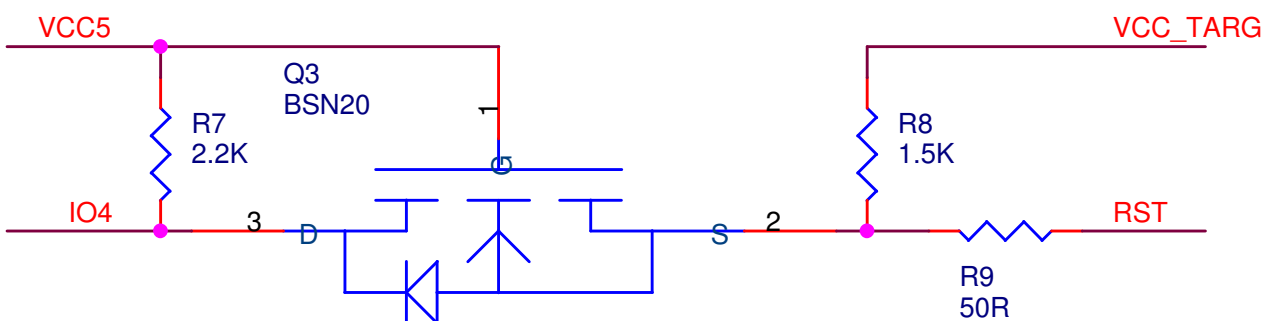

HE10-24 pts coudé male

RLink CONNECTOR

HE10-10pts coudé fem

ICC/SWIM CONNECTOR

JTA PA 2mm

2nd connector 2.54mm

SWIM CONNECTOR

74LVC1G04GW

JUMPER

JUMPER

RAISONANCE SAS 17 av Kuntzmann 38330 Monbonnot FRANCE	
Title RLink ADP_ST7_STM7	
Size A	Document Number
Date: Tuesday, April 10, 2007	Rev v1.0
Sheet 1	of 1