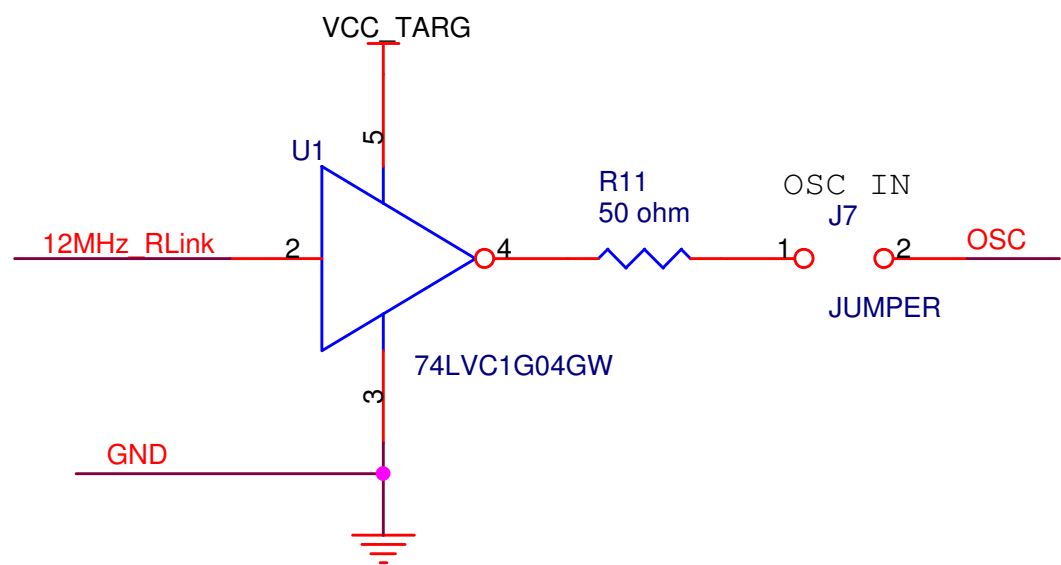

HE10-24 pts coudé male

RLink CONNECTOR

HE10-10pts coudé fem

ICC/SWIM CONNECTOR

JTA PA 2mm

2nd connector 2.54mm

SWIM CONNECTOR

74LVC1G04GW

JUMPER

JUMPER

RAISONANCE SAS 17 av Kuntzmann 38330 Monbonnot FRANCE	
Title RLink ADP_ST7_STM7	
Size A	Document Number
Date: Tuesday, April 10, 2007	Rev v1.0
Sheet 1	of 1