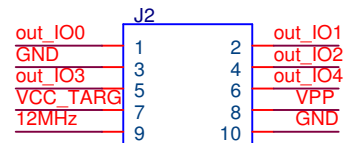

HE10 mâle 2x12 pts

RLINK connector

embasse femelle pico-coudé 2x10pts

ST7 connector

Title			
ST7 ADP10			
Size	Document Number	RAISONANCE SAS	Rev
A			V1.0
Date:	Monday, May 30, 2005	Sheet	1 of 1
	2		1