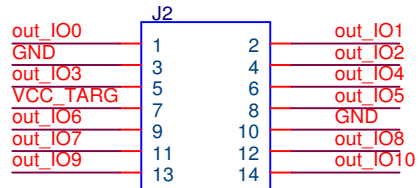

Embase mâle pico-coudée 2x12 pts

RLINK connector

Embase femelle pico coudée 2x7pt

µPSD connector

| | | | |
|-----------|-------------------------|----------------|--------|
| Title | | | |
| µPSDADP14 | | | |
| Size | Document Number | RAISONANCE SAS | Rev |
| A | | | V1.0 |
| Date: | Friday, August 05, 2005 | Sheet | 1 of 1 |
| | 2 | | 1 |